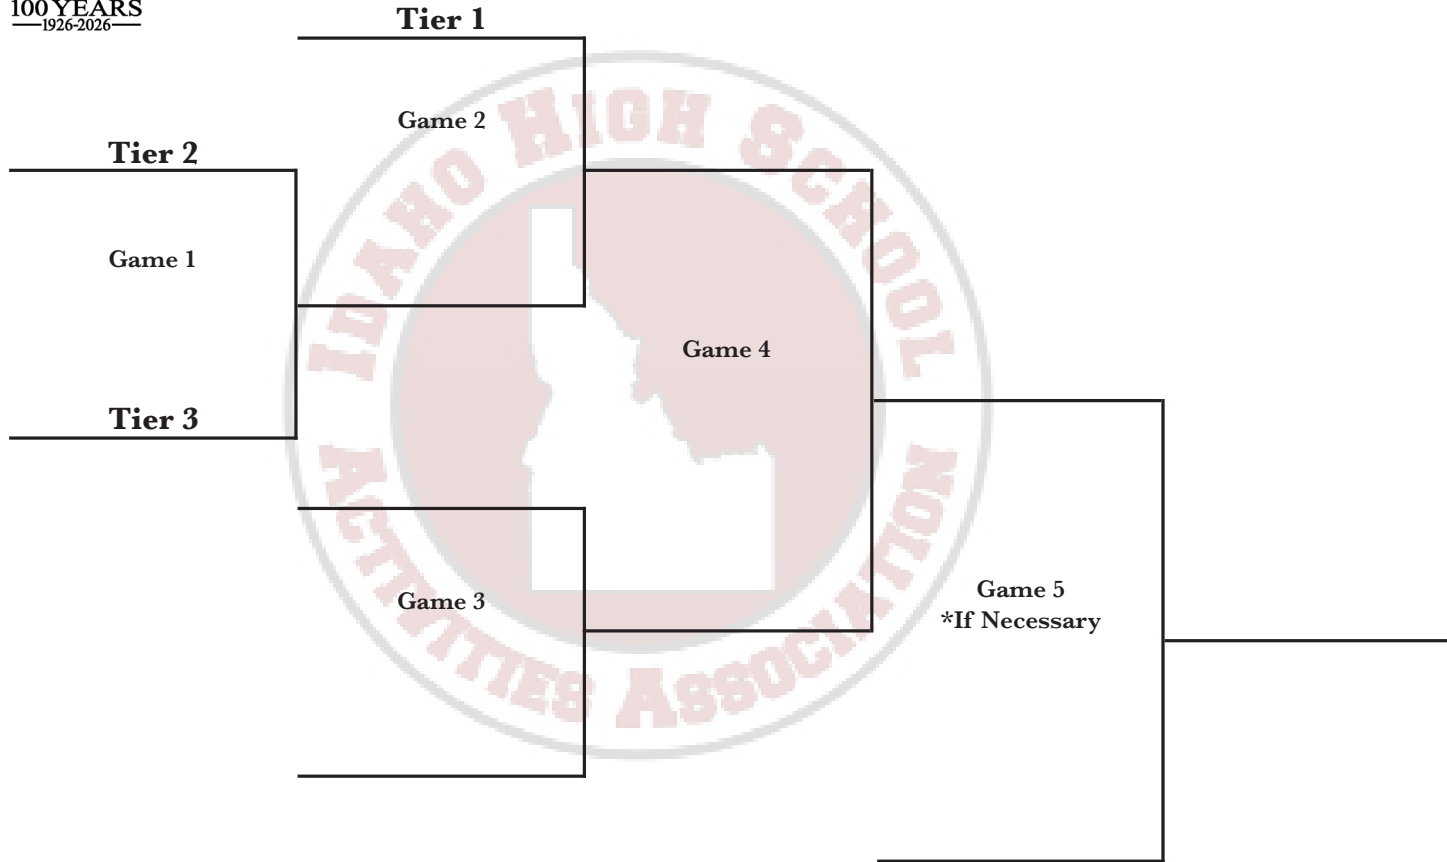

unbottled.

**5A State Regional
North Qualifier**
War Memorial Field, Sandpoint
Dates: TBD

GAME SCHEDULE
TBD
ALL TIMES PACIFIC

3 Team Play-In Format

Double Elimination Qualifier - Winner of Play-In Advances to State Championships

8 teams based on representation (Rule 2) - 4 At-Large teams (highest ranked non-qualifiers)

District Champions Host State Regional

North = District 1/2 West = District 3 South = District 4 *East = District 5/6 *Highest ranked district champion between 5/6

3 Tier System (MaxPreps) for Play-In Seeding - Tier 1 (1-4 seeds) Tier 2 (5-8 seeds) Tier 3 (9-12 seeds)